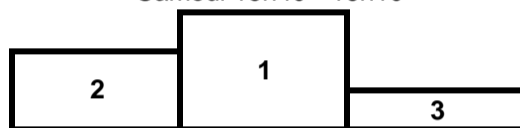

Course 2 / 25 mn

Samedi 15h40 - 16h10