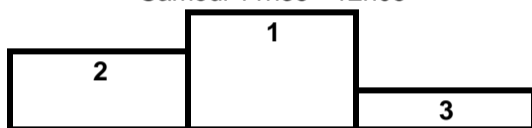

FORMULE RENAULT Cup

Course 1 / 25 mn

Samedi 11h35 - 12h05